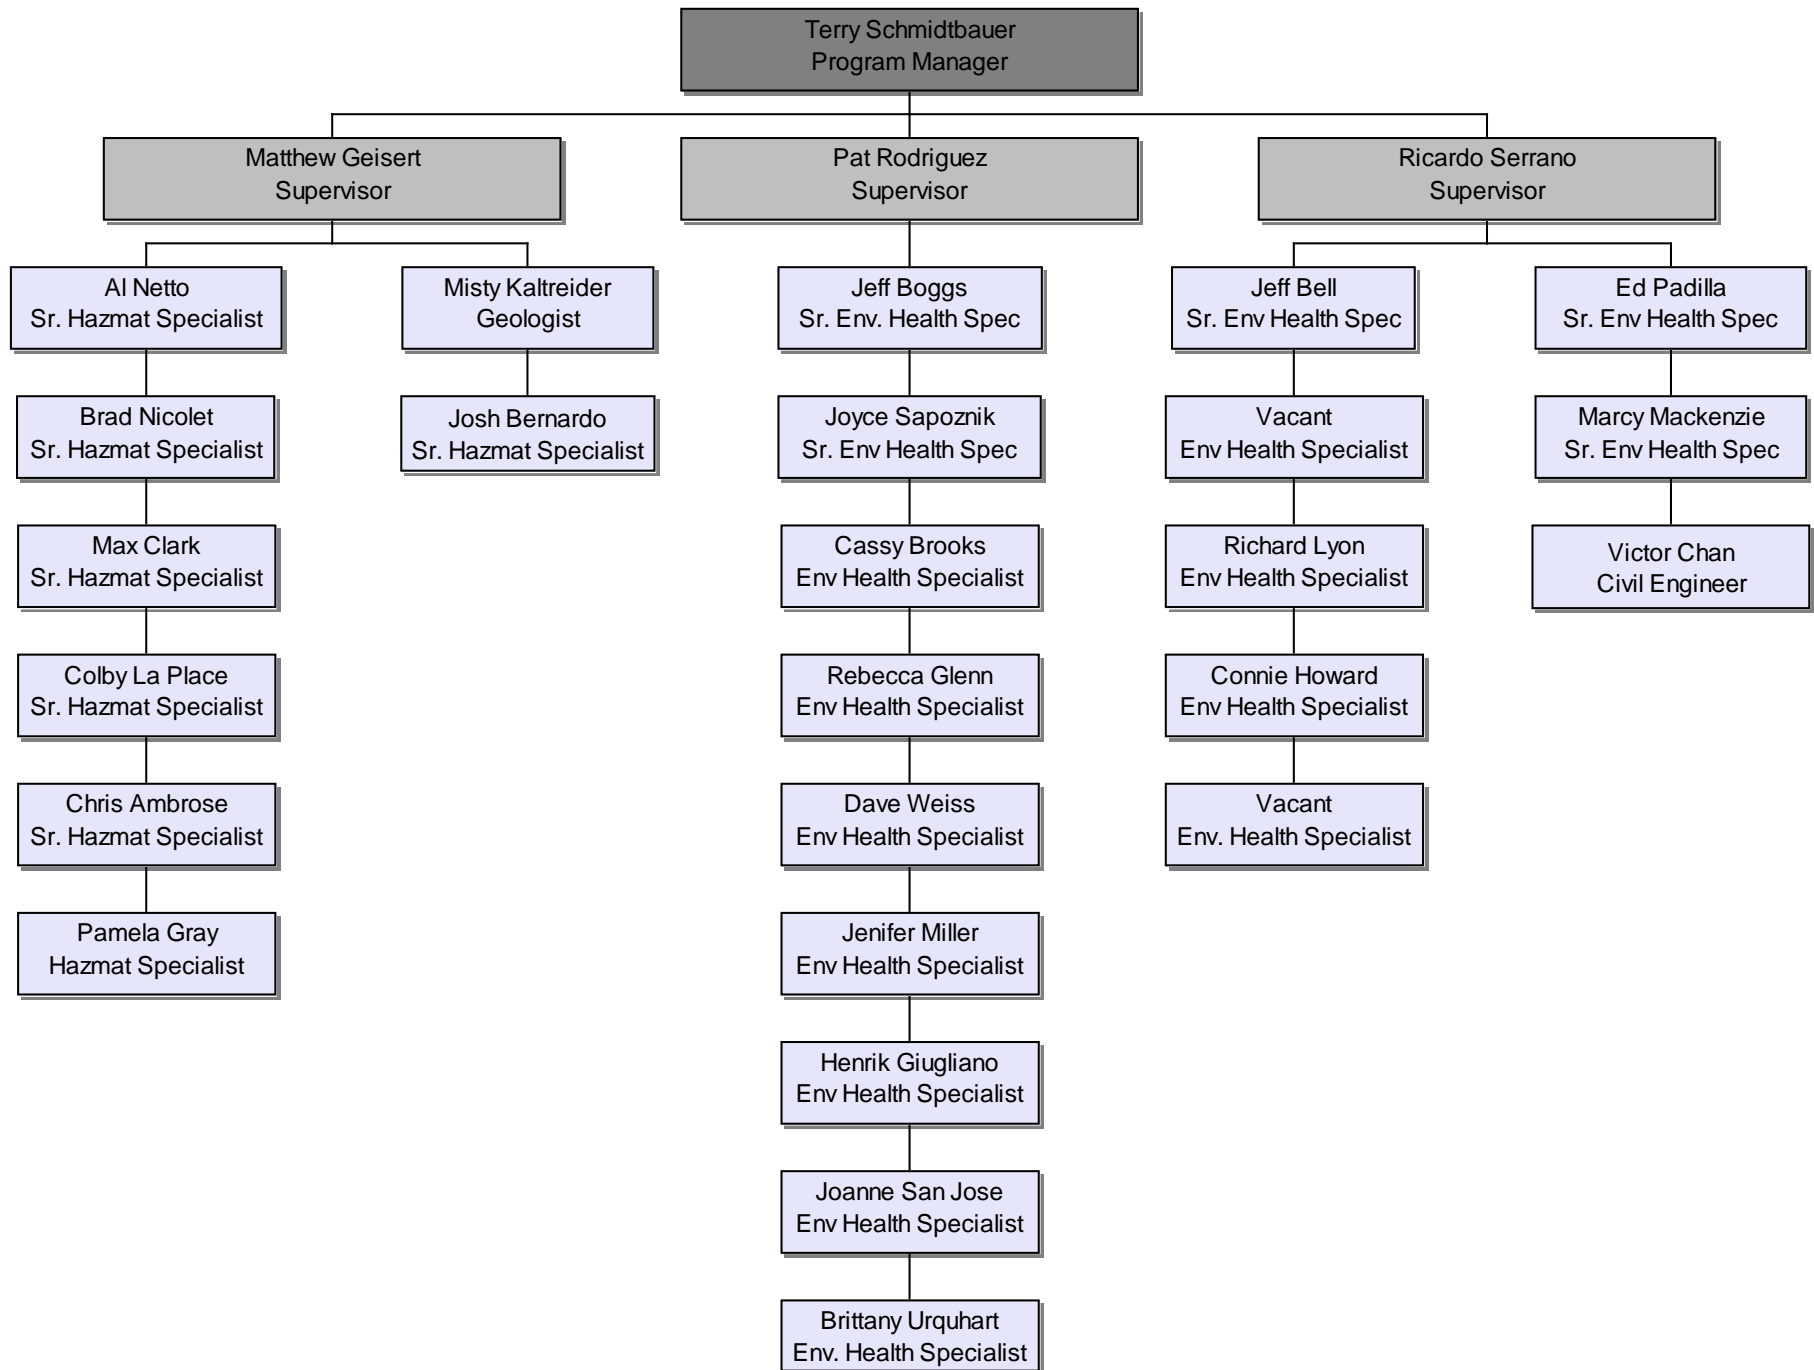

Environmental Health Org Chart

Contents

Environmental Health Org Chart.....	1
Contents.....	2
Sub-chart1.....	3
Index.....	4

Department of Resource Management
Environmental Health Division

Index

Chris Ambrose.....	3	Marcy Mackenzie.....	3
Jeff Bell.....	3	Jenifer Miller.....	3
Josh Bernardo.....	3	Al Netto.....	3
Jeff Boggs.....	3	Brad Nicolet.....	3
Cassy Brooks.....	3	Ed Padilla.....	3
Victor Chan.....	3	Pat Rodriguez.....	3
Max Clark.....	3	Joanne San Jose.....	3
Matthew Geisert.....	3	Joyce Sapoznik.....	3
Henrik Giugliano.....	3	Terry Schmidtbauer.....	3
Rebecca Glenn.....	3	Ricardo Serrano.....	3
Pamela Gray.....	3	Brittany Urquhart.....	3
Connie Howard.....	3	Vacant.....	3
Misty Kaltreider.....	3	Vacant.....	3
Colby La Place.....	3	Dave Weiss.....	3
Richard Lyon.....	3		